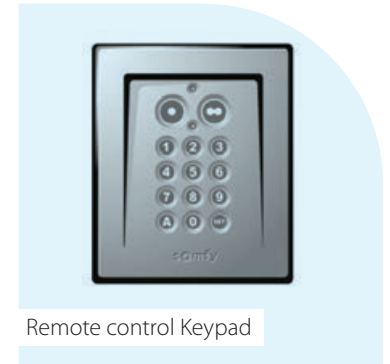

Low Level External Override

Remote control Keypad