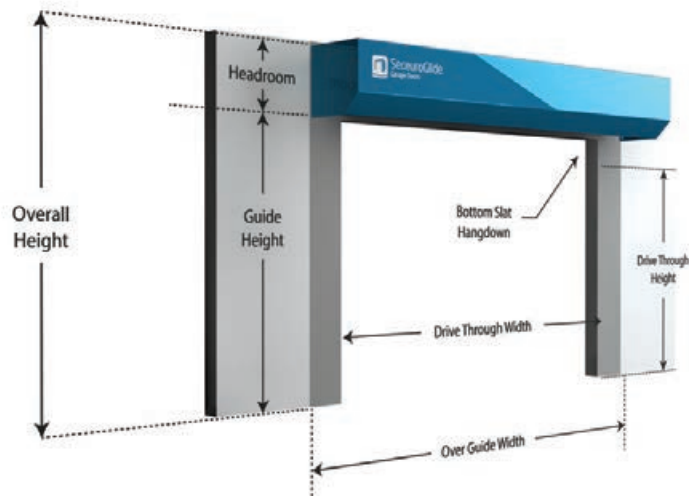

Important information.

Fitting information.

Headroom & Fitting Requirements

SeceuroGlide Original and SeceuroGlide Excel require a minimum of 300 mm headroom for doors up to 2500 mm in opening height and 350 mm headroom for doors up to 3500 mm in opening height. SeceuroGlide Manual requires a minimum headroom of 300 mm. SeceuroGlide Compact requires just 205 mm headroom for doors with an opening height up to 2150 mm.

External Doors

In applications where the door is installed externally the remote control system must be installed either inside the garage or in a waterproof box (not included). The Bottom Slat Transmitter must always be installed on the internal face of the door and is not suitable for applications where it will be exposed to weather or excessive moisture due to condensation. A higher IP rated Bottom Slat Transmitter is available at a surcharge.

Product Restrictions

SeceuroGlide Excel is not available as supply only as it must be fitted by a trained installer. SeceuroGlide Excel doors must always be internally fitted. If the coil needs to be fitted within the opening then an upgraded version of the end plate is available for a surcharge. The low level external override option is not available for SeceuroGlide Excel. All SeceuroGlide Excel doors are supplied with 90 mm guide rails. SeceuroGlide Manual can only be fitted internally and is not available with a hood or fascia.

Important information.

Extreme Weather Conditions

- High winds and high temperatures on double doors can cause increased deflection of the door. It is the installer's responsibility to ensure that the door is spaced off the wall sufficiently to allow for door movement during these extreme weather conditions.
- Darker coloured double doors that are exposed to significant direct sunlight may be susceptible to expansion which may interfere with the operation of the door.
- If a door is situated in an exposed location and subjected to very high winds and driving rain, the SeceuroGlide range does not guarantee against water ingress. As part of the product's testing for the CE or UKCA marking, the product has not been tested against this and as such is classified as NPDP (No Performance Declared).
- Whilst the garage door profiles are primed and coated for the external environment – any doors fitted in coastal environments may be at risk of deterioration due to the weather conditions. Ensure you keep your door clean and follow the instructions for cleaning the door in the operating and maintenance instructions.
- In the event of extreme weather conditions, the vision slats will be susceptible to water ingress and may cause the door to move in extreme gales.

Colours & Powder Coating