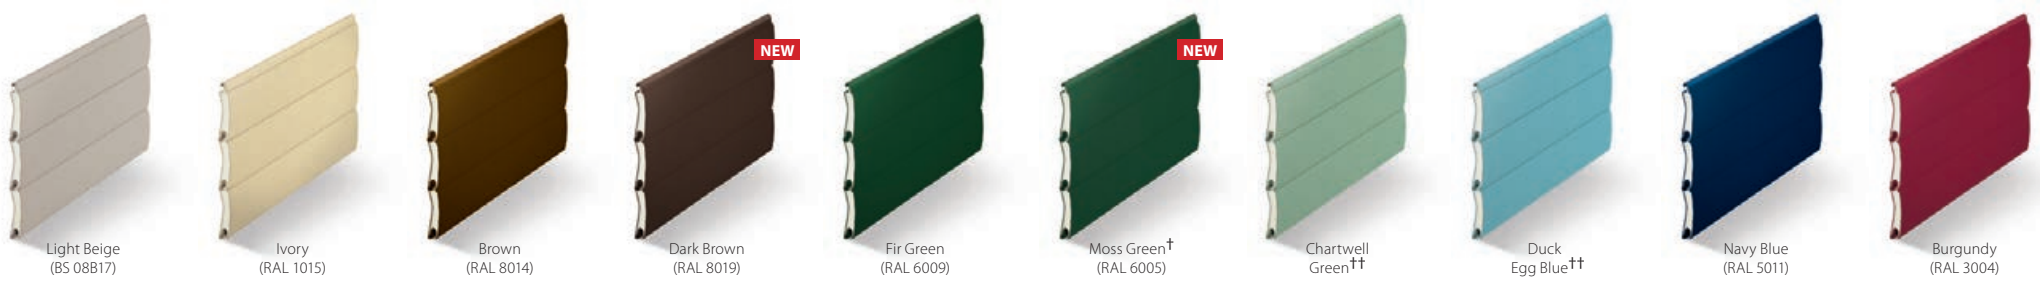

Colours.

This is where you can truly create your ideal garage door. Available in any RAL colour or BS colour, SeceuroGlide Roller garage Doors provide the opportunity to match your door to your windows, front door or even your car! Here are some of our most popular finishes.

Standard Colours