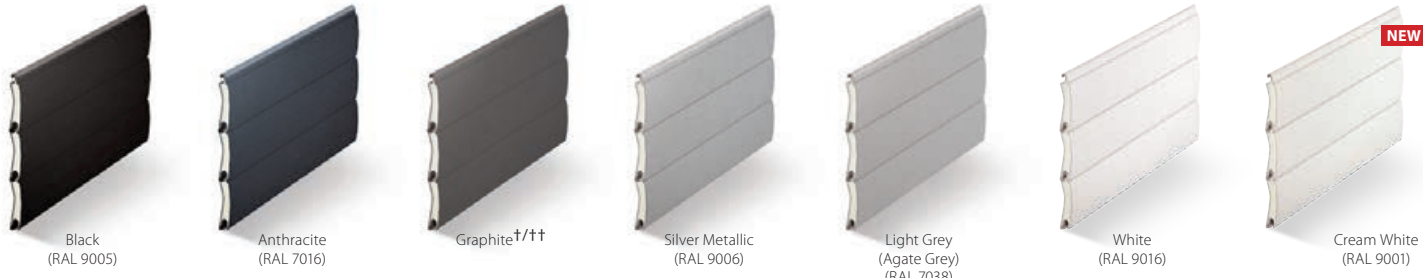

Colours.

This is where you can truly create your ideal garage door. Available in any RAL colour or BS colour, SeceuroGlide Roller garage Doors provide the opportunity to match your door to your windows, front door or even your car! Here are some of our most popular finishes.

Standard Colours