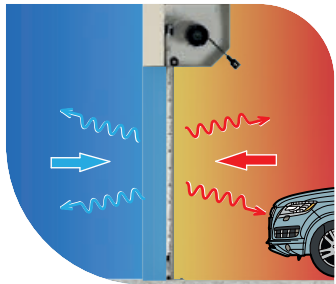

High grade, insulated materials are used to ensure a durable garage door, to protect against the elements.

As the weather gets colder and the nights draw in earlier, light and warmth become more important when using your garage.

The SeceuroGlide range helps retain heat within the garage.

SeceuroSeal
The all-in-one garage door seal

In partnership with the Weather Defender

The optional SeceuroSeal helps reduce further water ingress, keeping the garage dry and clean from outside debris – even in the worst British weather. Fitted on the ground underneath the door, SeceuroSeal is ideal for garages with uneven floors or those that lie at the bottom of a sloping driveway.

When you think about it, your garage is an extension of your home, and it should not be treated much differently from any other room, particularly if the garage is attached to your property. The garage door is often seen as a weak link in the thermal envelope on any home, so choosing an insulated garage door will help to prevent the cold outside air from penetrating into your garage and surrounding living spaces.

Insulation

The CFC-free, foam-filled aluminium slats used in SeceuroGlide garage doors maximise the energy performance of the door, helping to retain heat within the garage and closing off the cold from outside. Insulated slats also boast noise-reducing properties – perfect if your garage is used as a hobby room or workshop. A typical U-value for the slat profiles used on an insulated roller garage door is $5.2 \text{ W} / \text{m}^2\text{K}$.

Lighting

SeceuroGlide lighting options provide the opportunity to have attractive outside lighting. Discreetly fitted as a down light this enhancement to your garage can be programmed to turn on and off automatically in accordance with when you use your garage, or can be left on to allow additional lighting to your outside area, for up to 12 hours. The SeceuroGlide Plus control unit benefits from a built-in courtesy light, helping to light up the inside of your garage.

“The difference in heat loss is significantly reduced with my new door, which means I can continue to use my garage as a craft studio, even in the colder months.”