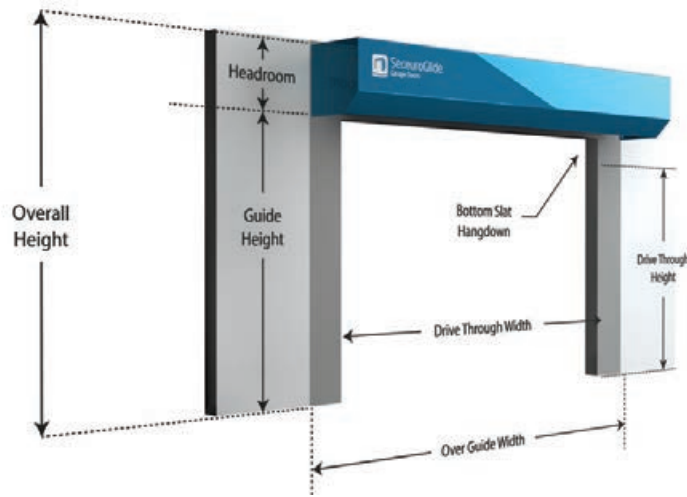

Important information.

Fitting information.

Headroom & Fitting Requirements

SeceuroGlide Original and SeceuroGlide Excel require a minimum of 300 mm headroom for doors up to 2500 mm in opening height and 350 mm headroom for doors up to 3500 mm in opening height. SeceuroGlide Manual requires a minimum headroom of 300 mm. SeceuroGlide Compact requires just 205 mm headroom for doors with an opening height up to 2150 mm.

External Doors

In applications where the door is installed externally the remote control system must be installed either inside the garage or in a waterproof box (not included). The Bottom Slat Transmitter must always be installed on the internal face of the door and is not suitable for applications where it will be exposed to weather or excessive moisture due to condensation. A higher IP rated Bottom Slat Transmitter is available at a surcharge.

Product Restrictions

SeceuroGlide Excel is not available as supply only as it must be fitted by a trained installer. SeceuroGlide Excel doors must always be internally fitted. If the coil needs to be fitted within the opening then an upgraded version of the end plate is available for a surcharge. The low level external override option is not available for SeceuroGlide Excel. All SeceuroGlide Excel doors are supplied with 90 mm guide rails. SeceuroGlide Manual can only be fitted internally and is not available with a hood or fascia.

Important information.

Extreme Weather Conditions

- High winds and high temperatures on double doors can cause increased deflection of the door. It is the installer's responsibility to ensure that the door is spaced off the wall sufficiently to allow for door movement during these extreme weather conditions.
- Darker coloured double doors that are exposed to significant direct sunlight may be susceptible to expansion which may interfere with the operation of the door.
- If a door is situated in an exposed location and subjected to very high winds and driving rain, the SeceuroGlide range does not guarantee against water ingress. As part of the product's testing for the CE or UKCA marking, the product has not been tested against this and as such is classified as NPDP (No Performance Declared).
- Whilst the garage door profiles are primed and coated for the external environment – any doors fitted in coastal environments may be at risk of deterioration due to the weather conditions. Ensure you keep your door clean and follow the instructions for cleaning the door in the operating and maintenance instructions.
- In the event of extreme weather conditions, the vision slats will be susceptible to water ingress and may cause the door to move in extreme gales.

Colours & Powder Coating